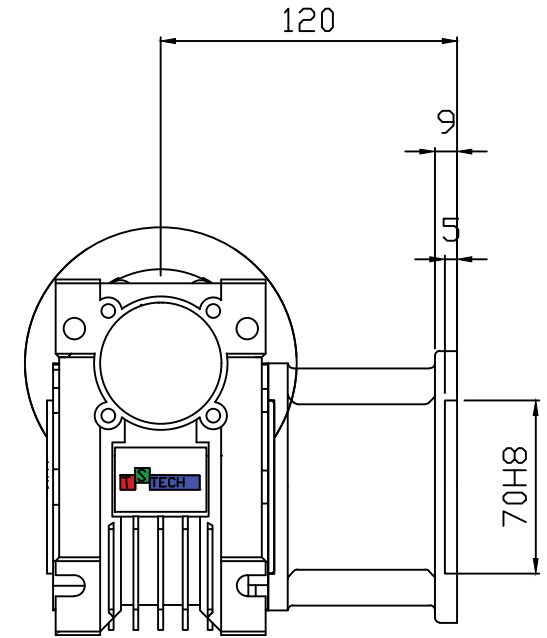

FA

FB

TS Tech (주) 티에스테크솔루션
 Total Solution Technology TS TECH SOLUTION CORP., KOREA
 TEL. 02-6670-0090 FAX. 02-6670-0094

| | | | | | | | | | | | |
|-------------------|------------|-------|--|----------|-------------|-----------------------|--|------|----|-------|---|
| CUSTOMER APPROVAL | | AMEND | | CUSTOMER | | | | | | | |
| MECHANICAL | ELECTRICAL | △ | | | MODEL | NMRV050 OUTPUT FLANGE | | | | | |
| | | △ | | | DESCRIPTION | | | | | | |
| | | △ | | | DRAWN | DATE | | REV | A | SCALE | |
| | | △ | | | CHECKED | DATE | | UNIT | MM | PAGE | - |
| | | | | | APPROVED | DATE | | | | | |